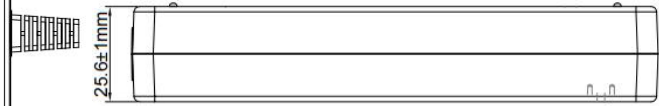

**EN61558: CE/GS/CB/UKCA/LVD/SAA/ETL 1310**

■ **Model Encoding:**

■ **Specification**

Power supply model number	YL901-XXXXYYTWTW	
Output	DC voltage	12V - 54V
	Rated Current	MAX 7.6A
	Current Range	0-7.6A
	Max. Power	94.5W
	Ripple & Noise	200mVp-p Max
	Voltage Tolerance	+/- 5%
Input	Voltage Range	100-240V AC 50/60Hz
Safety Standard	IEC 61558-2-16E / ETL 1310	
Safety Certification	EN62368:CE/GS/CB/UKCA/FCC/LVD/SAA/ETL1310	
	EN61558:CE/GS/CB/UKCA/FCC/LVD/SAA/ETL1310	
Operating temperature	0-40 °C	
Storage temperature	-20+60 °C	
Hi-pot test	Primary To Secondary: 3000VAC 10mA 1 minute	
Burn-in test	80% load, 40 ± 5°C for 4 hours	
Length of DC cord	Optional	
DC plug	Optional	
RoHS/Reach	Yes	
Package	White box or plastic bag with outer carton	
Desktop Type	C6/C8/C14	
Efficiency Level	VI	
load Regulation	+/-5%	
Surge	Over 1 KV	
No Load power consumption	< 0.21w	
Protections	OCP/OVP/OTP/SCP	
Warranty	2 years	

■ Mechanics

■ Desktop Type

C8

C6

C14

配短灯罩

■ Optional DC plug:(Available in customized cable)

Tuning Fork Style		A	B	C
	<p>(Straight)</p>	OD	ID	L
		5.5	2.5	9-12MM
		5.5	2.1	9-12MM
		4.75	1.7	9-12MM
		4.0	1.7	9-12MM
		3.5	1.35	9-12MM
		2.35	0.7	9-12MM
	<p>(Right-angled)</p>	5.5	2.5	9-12MM
		5.5	2.1	9-12MM
		4.75	1.7	9-12MM
		4.0	1.7	9-12MM
		3.5	1.35	9-12MM
		2.35	0.7	9-12MM
		6.3	3.1	9-12MM
Barrel Style		A	B	C
	<p>(Straight)</p>	OD	ID	L
		5.5	2.5	9-12MM
		5.5	2.1	9-12MM
		4.75	1.7	9-12MM
		4.0	1.7	9-12MM
		3.5	1.35	9-12MM
		2.35	0.7	9-12MM
	<p>(Right-angled)</p>	5.5	2.5	9-12MM
		5.5	2.1	9-12MM
		4.75	1.7	9-12MM
		4.0	1.7	9-12MM
		3.5	1.35	9-12MM
		2.35	0.7	9-12MM
		6.3	3.1	9-12MM