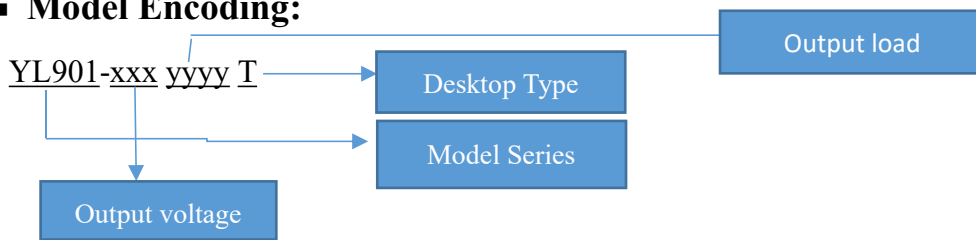

**EN61558: CE/GS/CB/UKCA/LVD/SAA/ETL 1310**

■ **Model Encoding:**

■ **Specification**

Power supply model number	YL901-XXXXYYTWTW	
Output	DC voltage	12V - 54V
	Rated Current	MAX 7.6A
	Current Range	0-7.6A
	Max. Power	94.5W
	Ripple & Noise	200mVp-p Max
	Voltage Tolerance	+/- 5%
Input	Voltage Range	100-240V AC 50/60Hz
Safety Standard	IEC 61558-2-16E / ETL 1310	
Safety Certification	EN62368:CE/GS/CB/UKCA/FCC/LVD/SAA/ETL1310	
	EN61558:CE/GS/CB/UKCA/FCC/LVD/SAA/ETL1310	
Operating temperature	0-40 °C	
Storage temperature	-20+60 °C	
Hi-pot test	Primary To Secondary: 3000VAC 10mA 1 minute	
Burn-in test	80% load, 40 ± 5°C for 4 hours	
Length of DC cord	Optional	
DC plug	Optional	
RoHS/Reach	Yes	
Package	White box or plastic bag with outer carton	
Desktop Type	C6/C8/C14	
Efficiency Level	VI	
load Regulation	+/-5%	
Surge	Over 1 KV	
No Load power consumption	< 0.21w	
Protections	OCP/OVP/OTP/SCP	
Warranty	2 years	