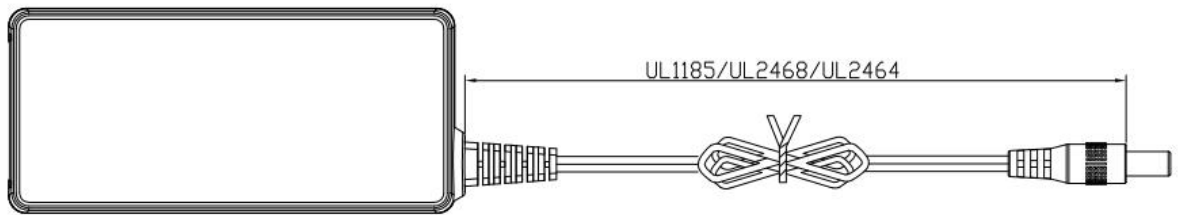

■ Mechanics

■ Desktop Type

C8

C6

C14

配短灯罩

■ Optional DC plug:(Available in customized cable)

Tuning Fork Style		A	B	C
	<p>(Straight)</p>	OD	ID	L
		5.5	2.5	9-12MM
		5.5	2.1	9-12MM
		4.75	1.7	9-12MM
		4.0	1.7	9-12MM
		3.5	1.35	9-12MM
		2.35	0.7	9-12MM
	<p>(Right-angled)</p>	5.5	2.5	9-12MM
		5.5	2.1	9-12MM
		4.75	1.7	9-12MM
		4.0	1.7	9-12MM
		3.5	1.35	9-12MM
		2.35	0.7	9-12MM
		6.3	3.1	9-12MM
Barrel Style		A	B	C
	<p>(Straight)</p>	OD	ID	L
		5.5	2.5	9-12MM
		5.5	2.1	9-12MM
		4.75	1.7	9-12MM
		4.0	1.7	9-12MM
		3.5	1.35	9-12MM
		2.35	0.7	9-12MM
	<p>(Right-angled)</p>	5.5	2.5	9-12MM
		5.5	2.1	9-12MM
		4.75	1.7	9-12MM
		4.0	1.7	9-12MM
		3.5	1.35	9-12MM
		2.35	0.7	9-12MM
		6.3	3.1	9-12MM