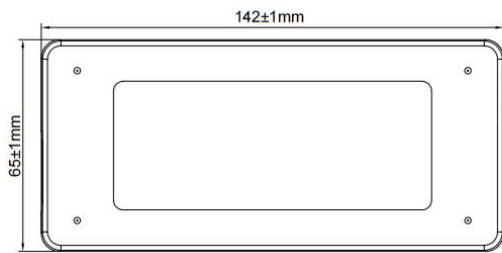

**EN61558: CE/GS/CB/UKCA/LVD/SAA/ETL 1310**

■ **Model Encoding:**

■ **Specification**

Power supply model number	YL901-XXXXYYTWTW	
Output	DC voltage	12V - 54V
	Rated Current	MAX 7.6A
	Current Range	0-7.6A
	Max. Power	94.5W
	Ripple & Noise	200mVp-p Max
	Voltage Tolerance	+/- 5%
Input	Voltage Range	100-240V AC 50/60Hz
Safety Standard	IEC 61558-2-16E / ETL 1310	
Safety Certification	EN62368:CE/GS/CB/UKCA/FCC/LVD/SAA/ETL1310	
	EN61558:CE/GS/CB/UKCA/FCC/LVD/SAA/ETL1310	
Operating temperature	0-40 °C	
Storage temperature	-20+60 °C	
Hi-pot test	Primary To Secondary: 3000VAC 10mA 1 minute	
Burn-in test	80% load, 40 ± 5°C for 4 hours	
Length of DC cord	Optional	
DC plug	Optional	
RoHS/Reach	Yes	
Package	White box or plastic bag with outer carton	
Desktop Type	C6/C8/C14	
Efficiency Level	VI	
load Regulation	+/-5%	
Surge	Over 1 KV	
No Load power consumption	< 0.21w	
Protections	OCP/OVP/OTP/SCP	
Warranty	2 years	

■ Mechanics

■ Desktop Type

C8

C6

C14

配短灯罩

■ Optional DC plug:(Available in customized cable)

Tuning Fork Style		A	B	C
	<p>(Straight)</p>	OD	ID	L
		5.5	2.5	9-12MM
		5.5	2.1	9-12MM
		4.75	1.7	9-12MM
		4.0	1.7	9-12MM
		3.5	1.35	9-12MM
		2.35	0.7	9-12MM
	<p>(Right-angled)</p>	5.5	2.5	9-12MM
		5.5	2.1	9-12MM
		4.75	1.7	9-12MM
		4.0	1.7	9-12MM
		3.5	1.35	9-12MM
		2.35	0.7	9-12MM
		6.3	3.1	9-12MM
Barrel Style		A	B	C
	<p>(Straight)</p>	OD	ID	L
		5.5	2.5	9-12MM
		5.5	2.1	9-12MM
		4.75	1.7	9-12MM
		4.0	1.7	9-12MM
		3.5	1.35	9-12MM
		2.35	0.7	9-12MM
	<p>(Right-angled)</p>	5.5	2.5	9-12MM
		5.5	2.1	9-12MM
		4.75	1.7	9-12MM
		4.0	1.7	9-12MM
		3.5	1.35	9-12MM
		2.35	0.7	9-12MM
		6.3	3.1	9-12MM