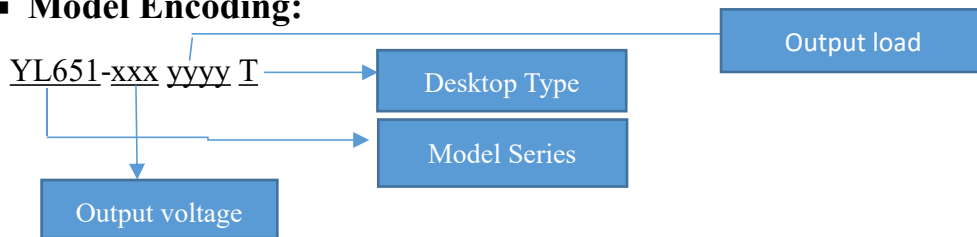

■ **Features**

Desktop type
 Energy efficiency: Level VI
 Load Regulation: +/-5%
 Surge: Over 1KV
 No Load power consumption < 0.21w
 Protections: OCP/OVP/OTP/SCP
 Warranty: 2 years

■ **Applications**

Telecommunication electronic devices
 Consumer electronic devices
 Electrical home appliances
 LED lights or devices
 Industrial equipment
 Office Equipment

Safety certification: EN62368: UL/CB/CE/GS/UKCA/EMC/LVD/SAA/KC/FCC/PSE/CCC

EN61558: CE/GS/CB/UKCA/FCC/LVD/SAA/ETL 1310

■ **Model Encoding:**

■ **Specification**

Power supply model number	YL651-XXXYYYYTW	
Output	DC voltage	9V - 36V
	Rated Current	MAX 5A
	Current Range	0-5A
	Max. Power	65W
	Ripple & Noise	200mVp-p Max
	Voltage Tolerance	+/- 5%
Input	Voltage Range 100-240V AC 50/60Hz	
Safety Standard	IEC 62368-1B / IEC 61558-2-16E / ETL 1310	
Safety Certification	EN62368:UL/CB/CE/GS/UKCA/EMC/LVD/SAA/KC/FCC/PSE/CCC/BIS EN61558:CE/GS/CB/UKCA/FCC/LVD/SAA/ETL1310	
Operating temperature	0-40 °C	
Storage temperature	-20+60 °C	
Hi-pot test	Primary To Secondary: 3000VAC 10mA 1 minute	
Burn-in test	80% load, 40 ± 5°C for 4 hours	
Length of DC cord	Optional	
DC plug	Optional	
RoHS/Reach	Yes	
Package	White box or plastic bag with outer carton	
Desktop Type	C6/C8/C14	
Efficiency Level	VI	
load Regulation	+/-5%	
Surge	Over 1 KV	
No Load power consumption	< 0.21w	
Protections	OCP/OVP/OTP/SCP	
Warranty	2 years	

■ Mechanics

■ Desktop Type

■ Optional DC plug:(Available in customized cable)

Tuning Fork Style		A	B	C
		OD	ID	L
	 (Straight)	5.5	2.5	9-12MM
		5.5	2.1	9-12MM
		4.75	1.7	9-12MM
		4.0	1.7	9-12MM
		3.5	1.35	9-12MM
	 (Right-angled)	2.35	0.7	9-12MM
		5.5	2.5	9-12MM
		5.5	2.1	9-12MM
		4.75	1.7	9-12MM
		4.0	1.7	9-12MM
	 (Straight)	5.5	2.5	9-12MM
		5.5	2.1	9-12MM
		4.75	1.7	9-12MM
		4.0	1.7	9-12MM
		3.5	1.35	9-12MM
	 (Right-angled)	2.35	0.7	9-12MM
		5.5	2.5	9-12MM
		5.5	2.1	9-12MM
		4.75	1.7	9-12MM
		4.0	1.7	9-12MM