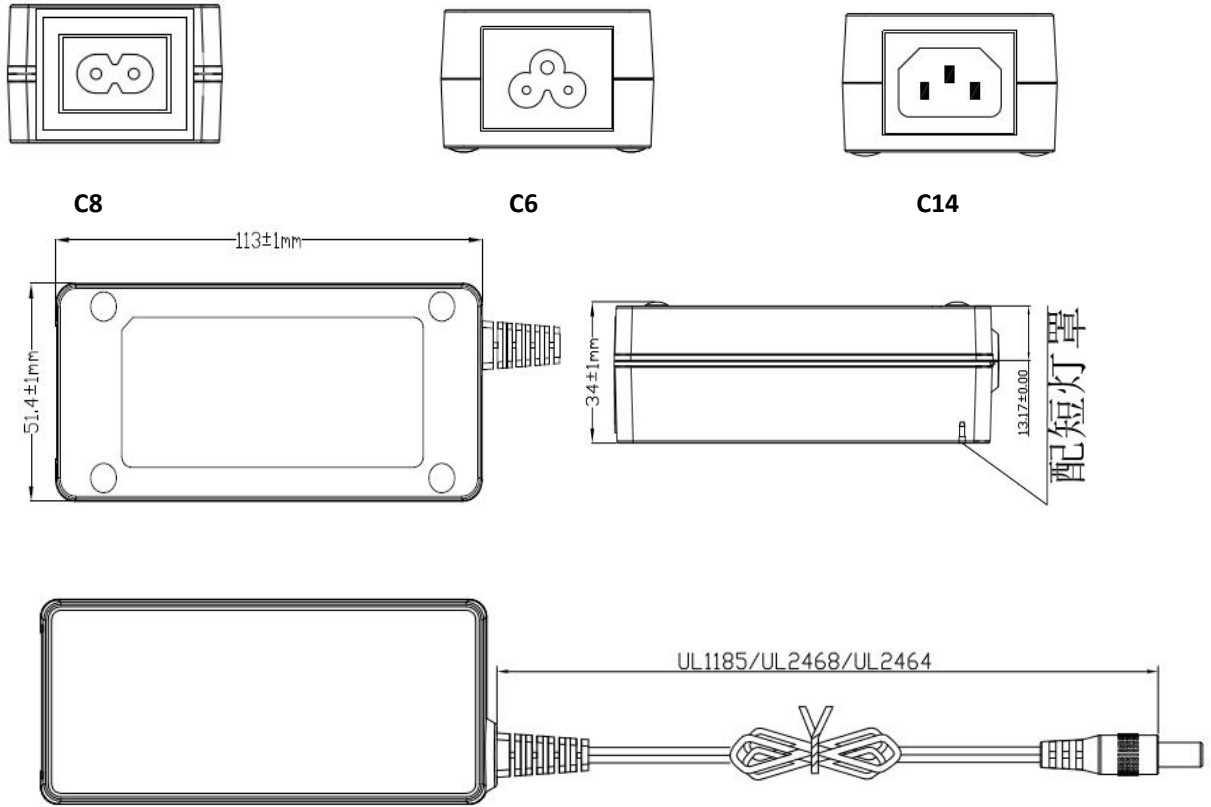

Safety certification: EN62368: UL/CB/CE/GS/UKCA/EMC/LVD/SAA/KC/FCC/PSE/CCC

EN61558: CE/GS/CB/UKCA/FCC/LVD/SAA/ETL 1310

■ **Model Encoding:**

■ **Specification**

Power supply model number	YL651-XXXYYYYTW	
Output	DC voltage	9V - 36V
	Rated Current	MAX 5A
	Current Range	0-5A
	Max. Power	65W
	Ripple & Noise	200mVp-p Max
	Voltage Tolerance	+/- 5%
Input	Voltage Range 100-240V AC 50/60Hz	
Safety Standard	IEC 62368-1B / IEC 61558-2-16E / ETL 1310	
Safety Certification	EN62368:UL/CB/CE/GS/UKCA/EMC/LVD/SAA/KC/FCC/PSE/CCC/BIS EN61558:CE/GS/CB/UKCA/FCC/LVD/SAA/ETL1310	
Operating temperature	0-40 °C	
Storage temperature	-20+60 °C	
Hi-pot test	Primary To Secondary: 3000VAC 10mA 1 minute	
Burn-in test	80% load, 40 ± 5°C for 4 hours	
Length of DC cord	Optional	
DC plug	Optional	
RoHS/Reach	Yes	
Package	White box or plastic bag with outer carton	
Desktop Type	C6/C8/C14	
Efficiency Level	VI	
load Regulation	+/-5%	
Surge	Over 1 KV	
No Load power consumption	< 0.21w	
Protections	OCP/OVP/OTP/SCP	
Warranty	2 years	

■ Mechanics

■ Desktop Type

■ Optional DC plug:(Available in customized cable)

Tuning Fork Style		A	B	C
		OD	ID	L
	 (Straight)	5.5	2.5	9-12MM
		5.5	2.1	9-12MM
		4.75	1.7	9-12MM
		4.0	1.7	9-12MM
		3.5	1.35	9-12MM
	 (Right-angled)	2.35	0.7	9-12MM
		5.5	2.5	9-12MM
		5.5	2.1	9-12MM
		4.75	1.7	9-12MM
		4.0	1.7	9-12MM
	 (Straight)	5.5	2.5	9-12MM
		5.5	2.1	9-12MM
		4.75	1.7	9-12MM
		4.0	1.7	9-12MM
		3.5	1.35	9-12MM
	 (Right-angled)	2.35	0.7	9-12MM
		5.5	2.5	9-12MM
		5.5	2.1	9-12MM
		4.75	1.7	9-12MM
		4.0	1.7	9-12MM